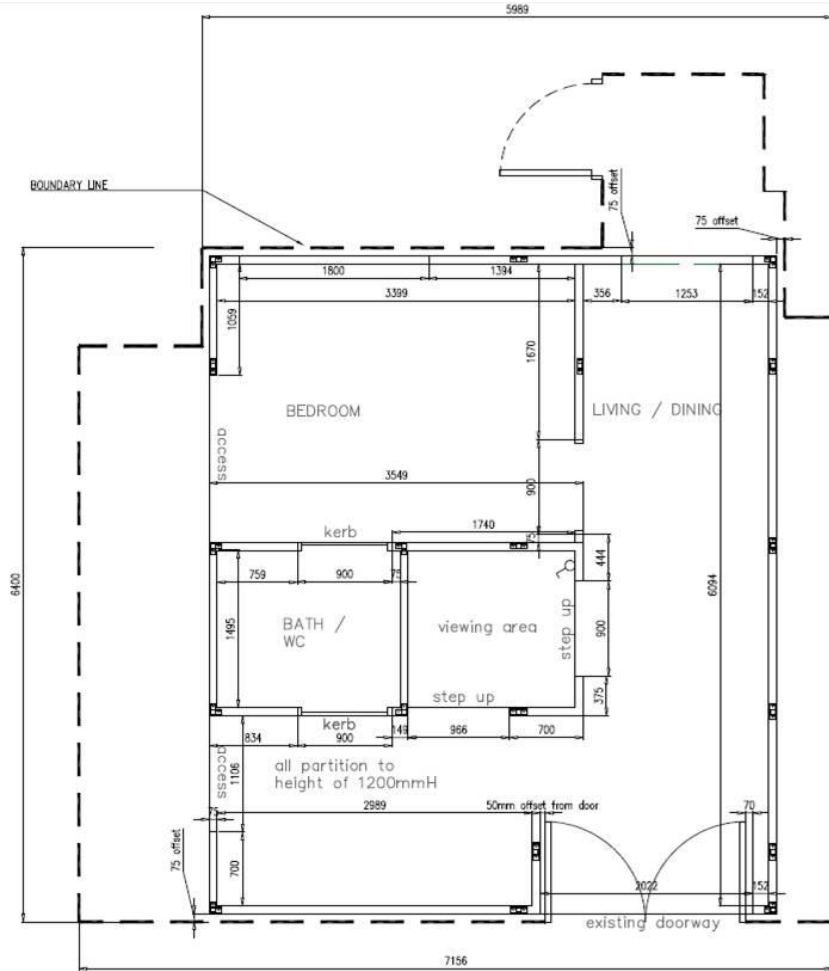

Tech Factor Challenge 2016

ST Electronics Smart Aging Design Lab Floor Plan

in the Centre for Healthcare Assistive & Robotics Technology, Changi General Hospital

A GENERAL LAYOUT PLAN
ver 01
21/09/16
SCALE 1:50 @ A3

B STRUT LAYOUT
ver 01
21/09/16
SCALE 1:50 @ A3