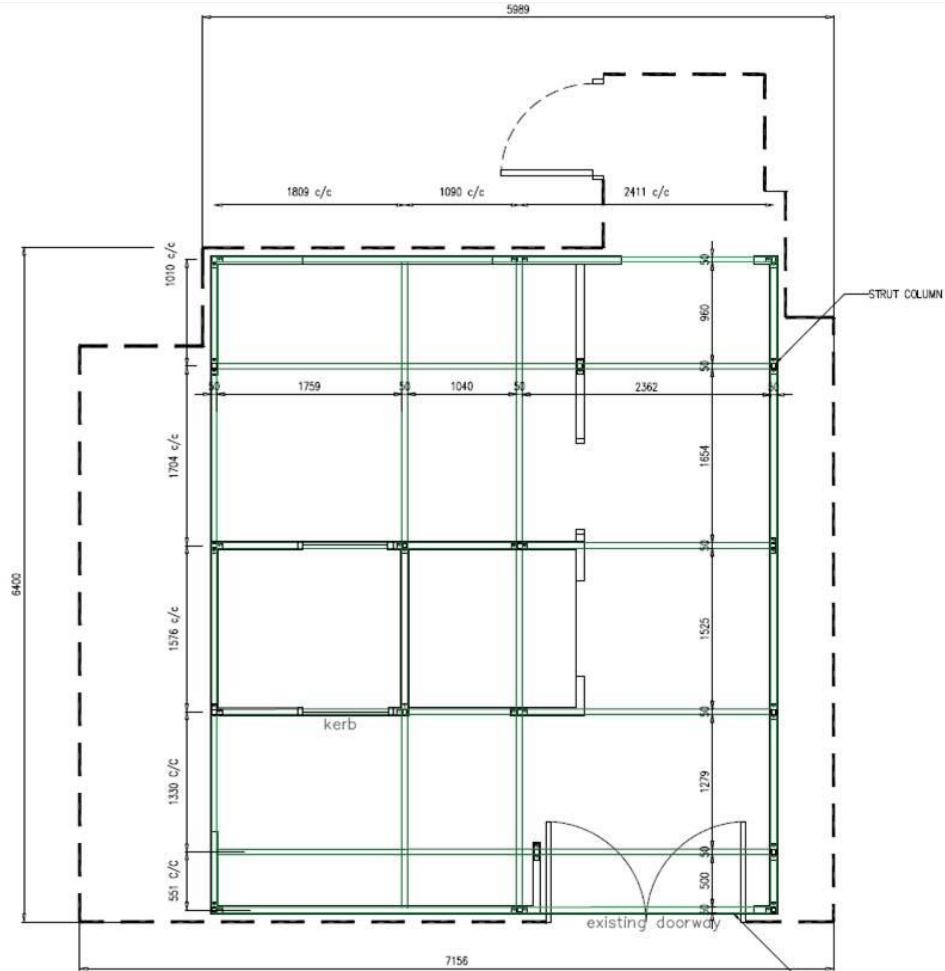

Tech Factor Challenge 2016

ST Electronics Smart Aging Design Lab Floor Plan

in the Centre for Healthcare Assistive & Robotics Technology, Changi General Hospital

A GENERAL LAYOUT PLAN
ver 01
21/09/16
SCALE 1:50 @ A3

B STRUT LAYOUT
ver 01
21/09/16
SCALE 1:50 @ A3